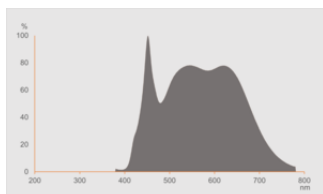

**Photometrical data**

Light color (designation)	Tunable White
Lumen main.fact.at end of nom.life time	0.95
Standard deviation of color matching	$\leq 6$ sdc <sub>m</sub>
Nominal luminous flux	268 lm
Luminous flux	268 lm
Luminous efficacy	54 lm/W
Luminous intensity	437 cd
Adjustable color temperature	2200...5000 K
Color temperature	2200...5000 K
Color rendering index Ra	95
Flickering metric (Pst LM)	$\leq 1.0$
Stroboscope effect metric (SVM)	0,90